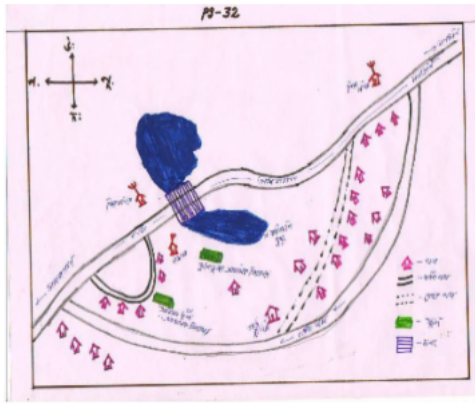

Nazri Naksha

Google Map View