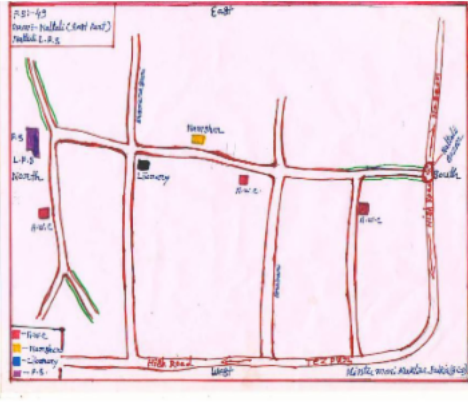

Nazri Naksha

Google Map View