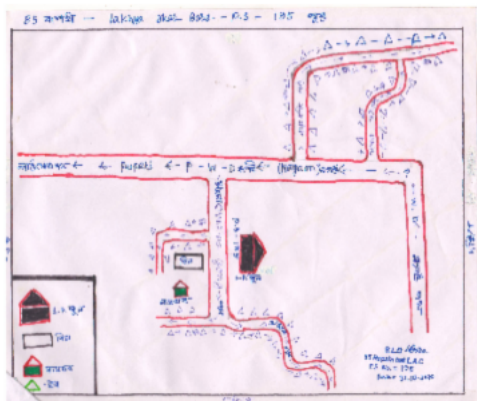

Nazri Naksha

Google Map View