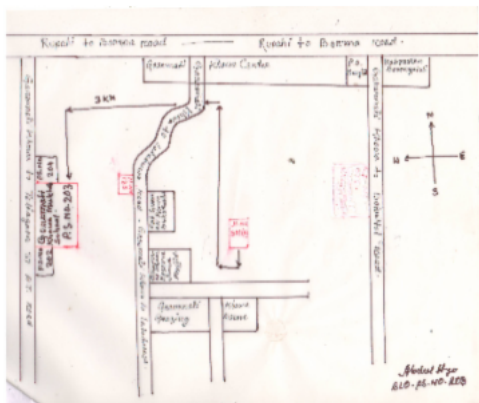

Nazri Naksha

Google Map View