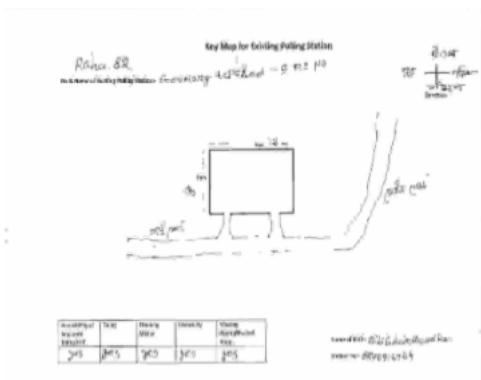

Nazri Naksha

Google Map View