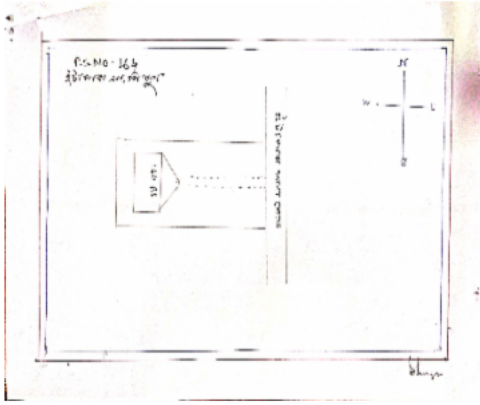

Nazri Naksha

Google Map View