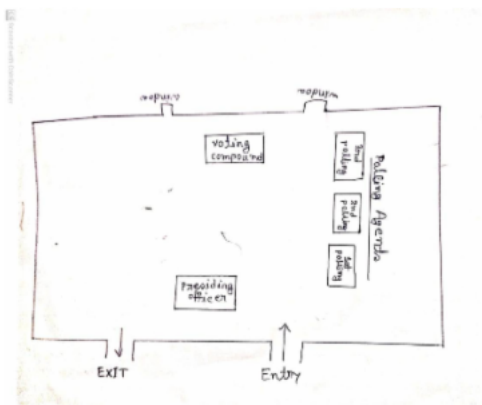

Nazri Naksha

Google Map View