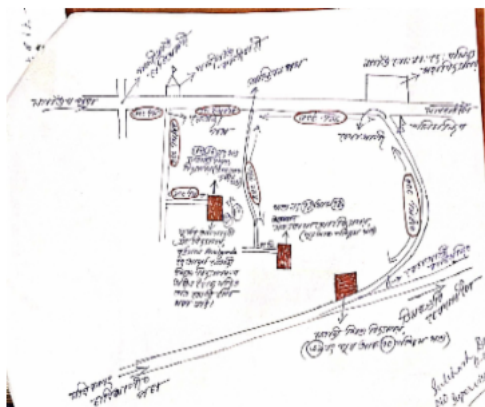

Polling Station Building Front View

Nazri Naksha