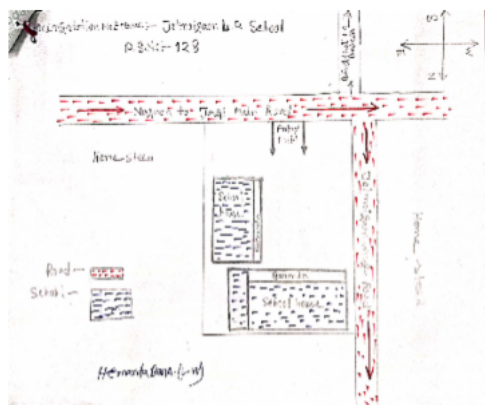

Nazri Naksha

Google Map View