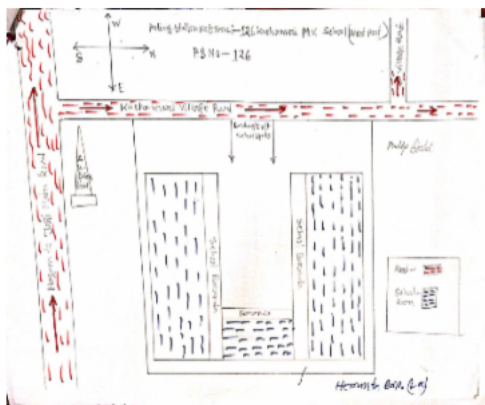

Nazri Naksha

Google Map View

Polling Station Building Front View