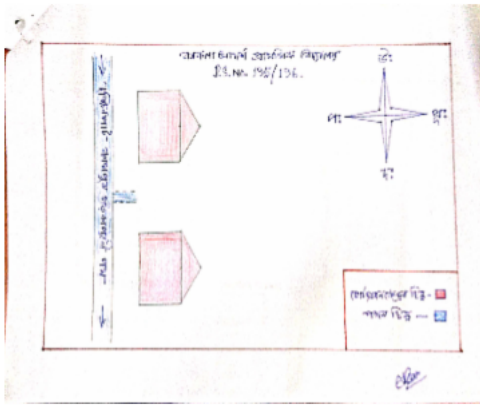

Nazri Naksha

Google Map View

Polling Station Building Front View