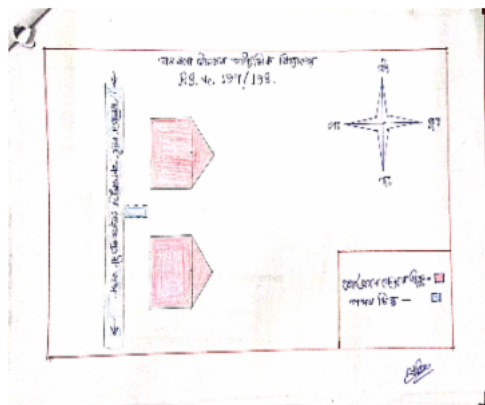

Nazri Naksha

Google Map View

Polling Station Building Front View