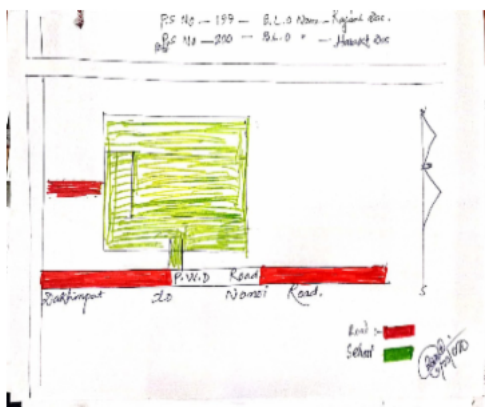

Polling Station Building Front View

Nazri Naksha