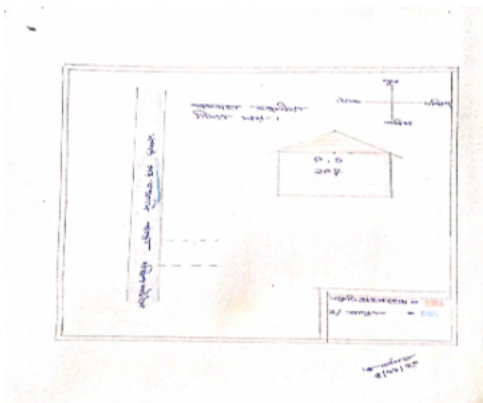

Nazri Naksha

Google Map View

Polling Station Building Front View