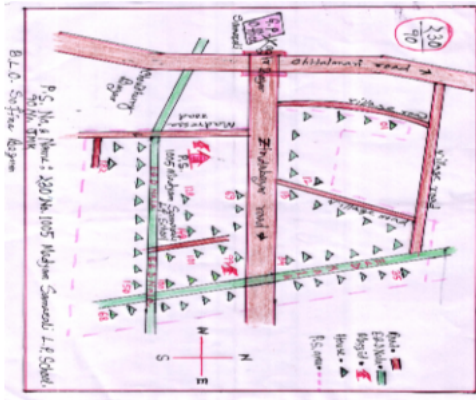

Polling Station Building Front View

Nazri Naksha