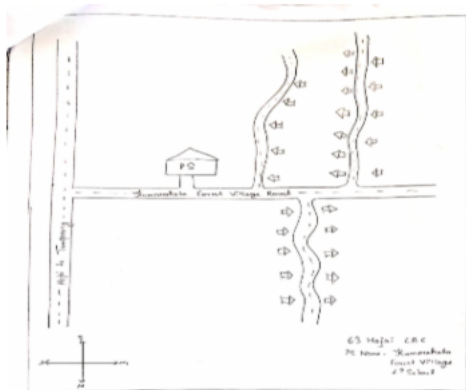

Nazri Naksha

Google Map View