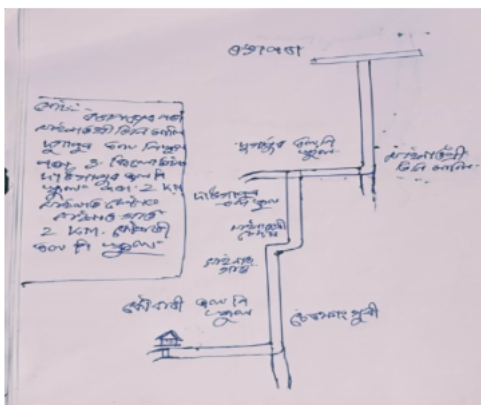

Nazri Naksha

Google Map View