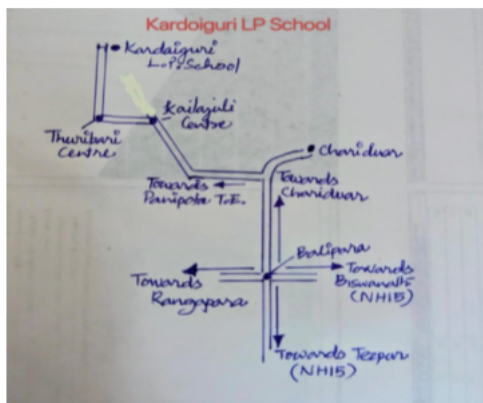

Nazri Naksha

Google Map View