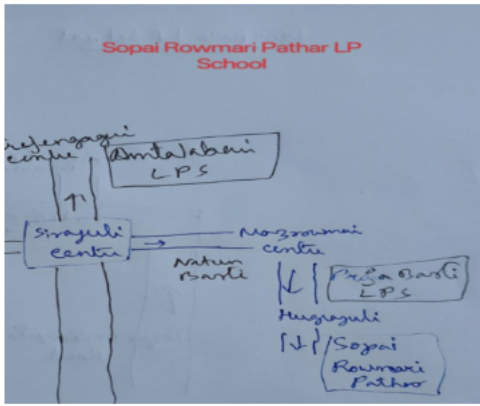

Nazri Naksha

Google Map View