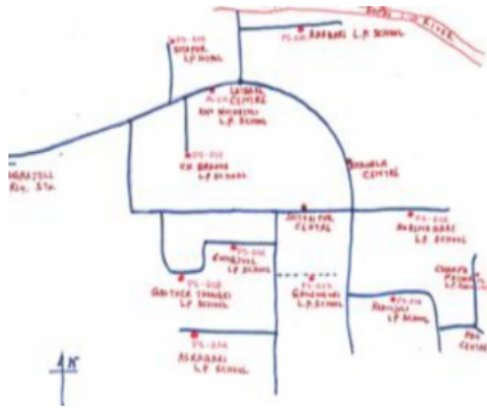

Nazri Naksha

Google Map View