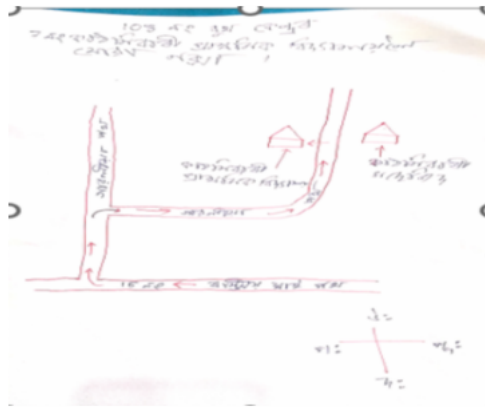

Nazri Naksha

Google Map View