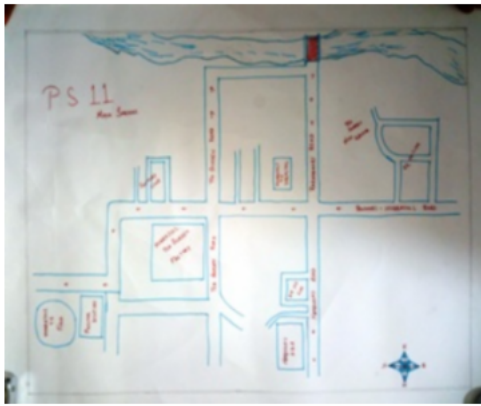

Nazri Naksha

Google Map View