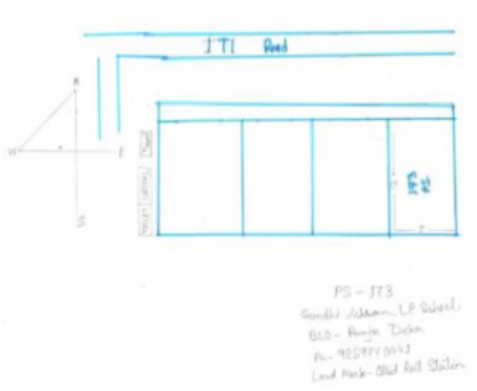

Nazri Naksha

Google Map View