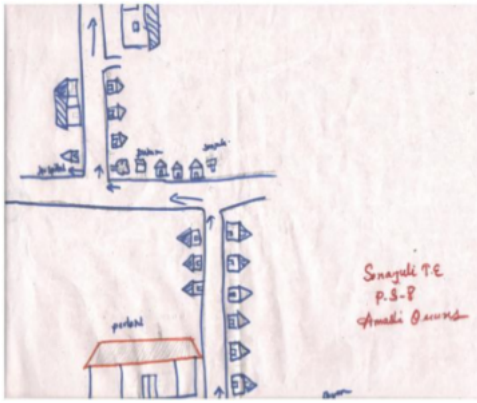

Nazri Naksha

Google Map View