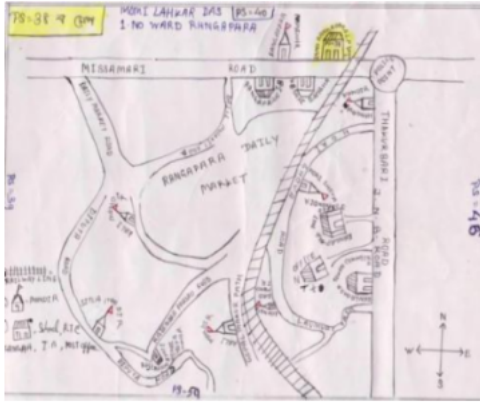

Nazri Naksha

Google Map View