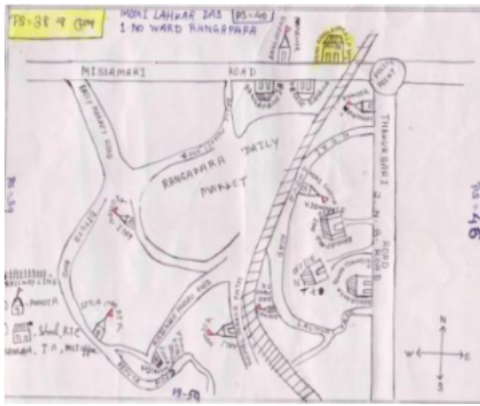

Nazri Naksha

Google Map View