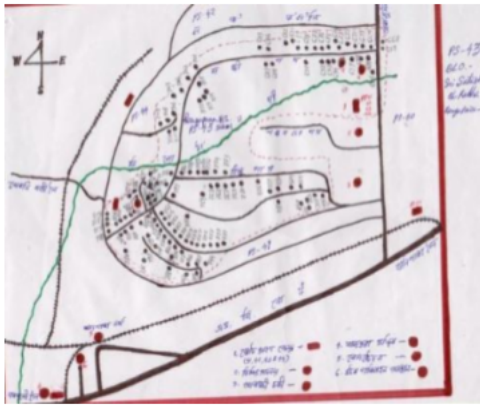

Polling Station Building Front View

Nazri Naksha