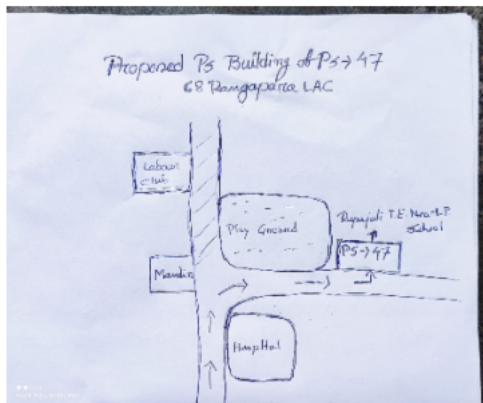

Nazri Naksha

Google Map View