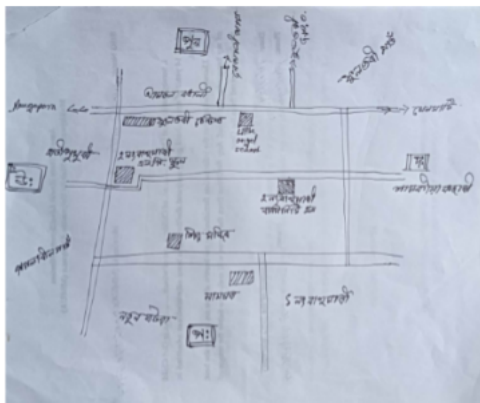

Nazri Naksha

Google Map View