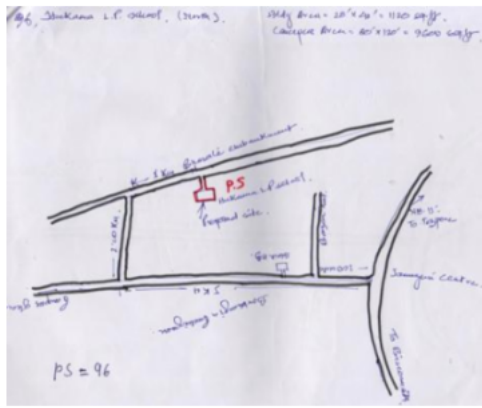

Nazri Naksha

Google Map View