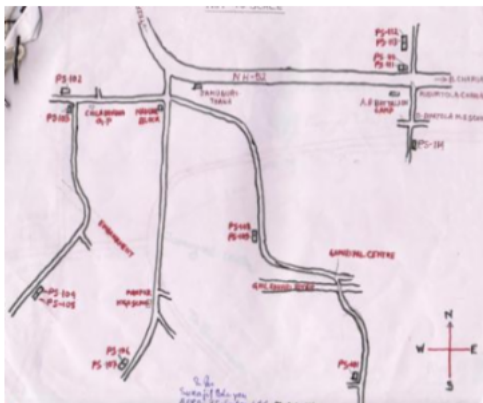

Nazri Naksha

Google Map View