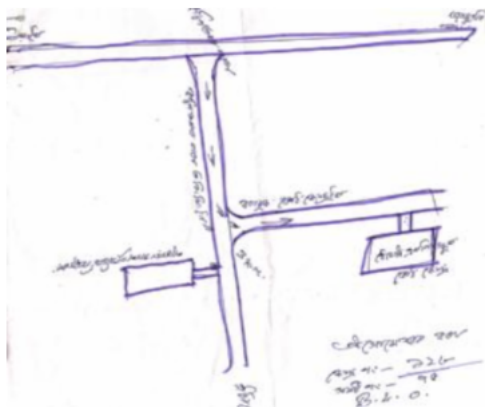

Polling Station Building Front View

Nazri Naksha