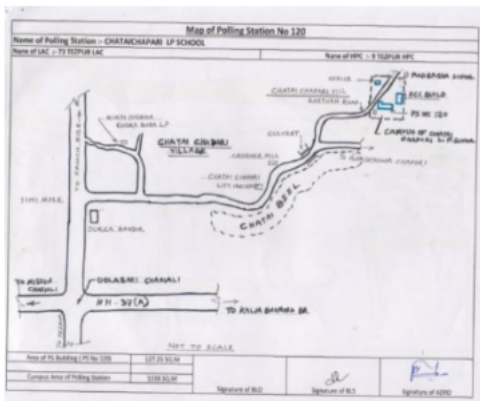

Nazri Naksha

Google Map View