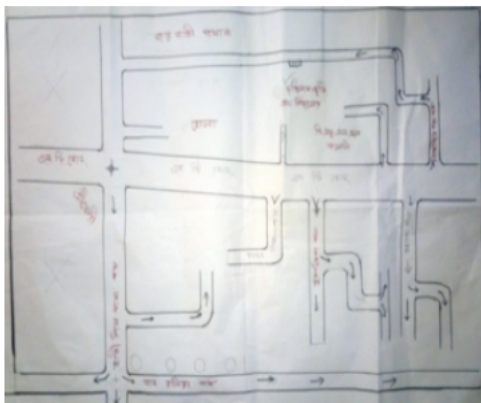

Polling Station Building Front View

Nazri Naksha