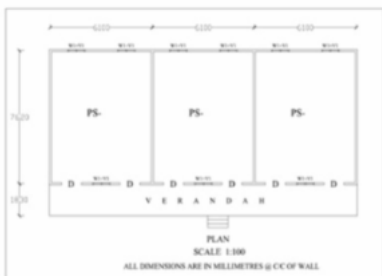

Cad View

Key MAP View

PS 225- NO 4 CHIRUWANI CHAPARI L P SCHOOL