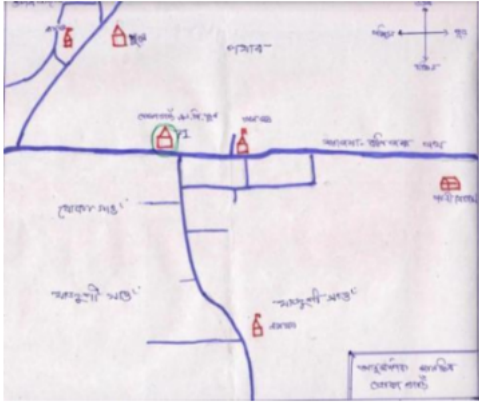

Nazri Naksha

Google Map View