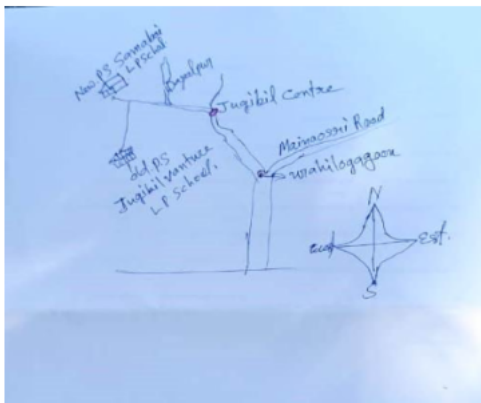

Nazri Naksha

Google Map View