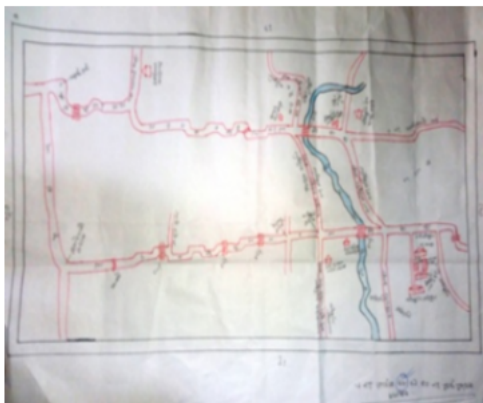

Nazri Naksha

Google Map View