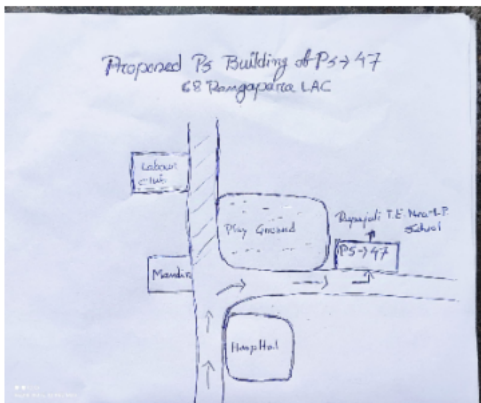

Nazri Naksha

Google Map View