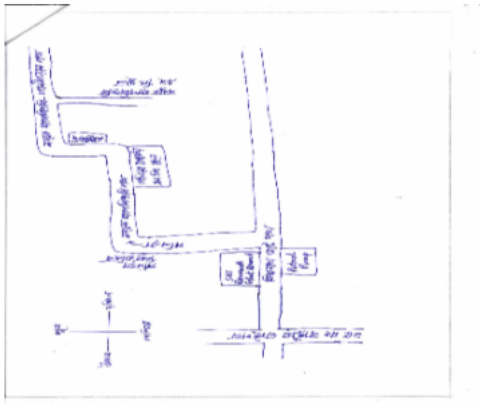

Polling Station Building Front View

Nazri Naksha