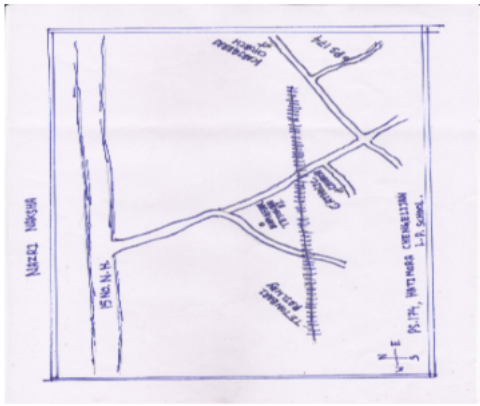

Polling Station Building Front View

Nazri Naksha