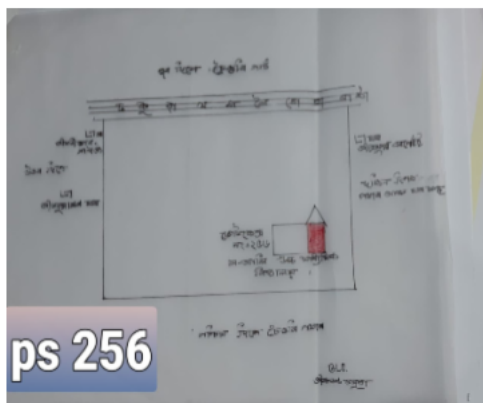

Nazri Naksha

Google Map View