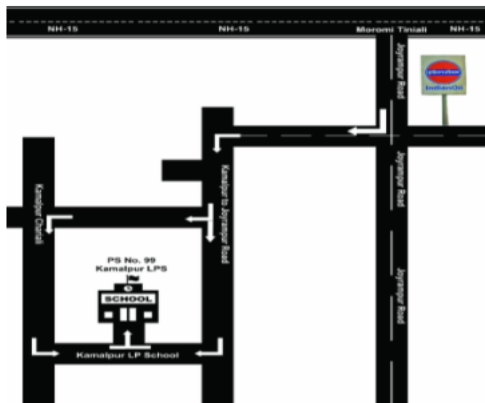

Nazri Naksha

Google Map View