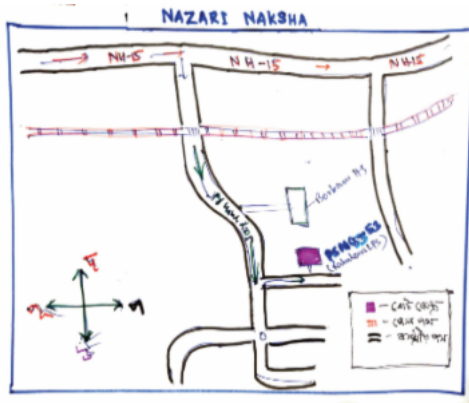

Polling Station Building Front View

Nazri Naksha