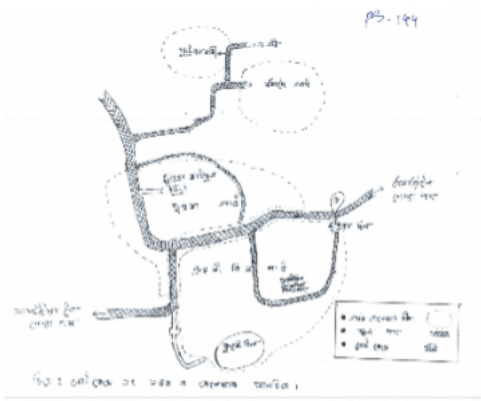

Nazri Naksha

Google Map View