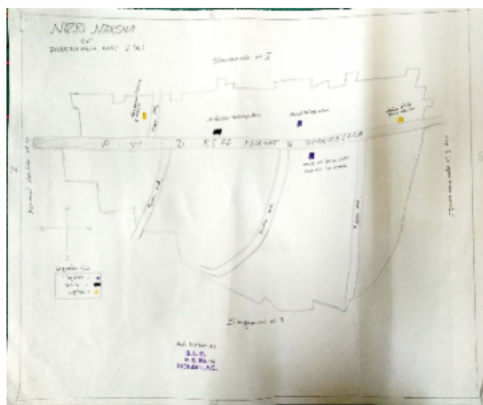

Nazri Naksha

Google Map View