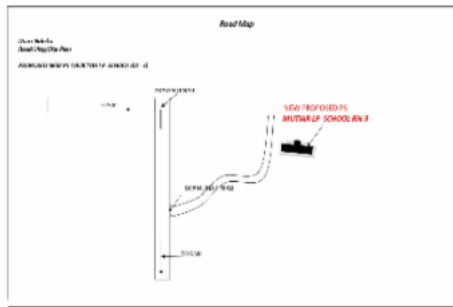

Nazri Naksha

Google Map View