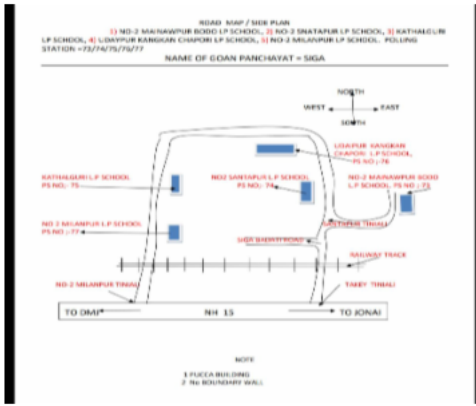

Nazri Naksha

Google Map View