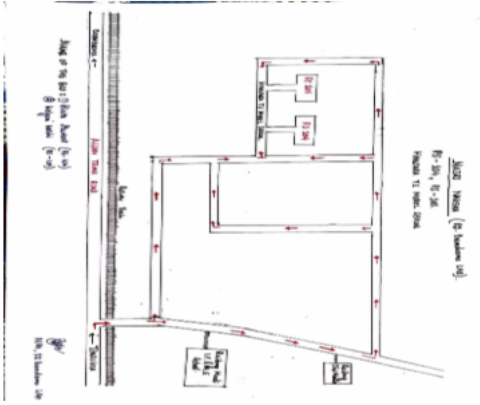

Nazri Naksha

Polling Station Building Front View