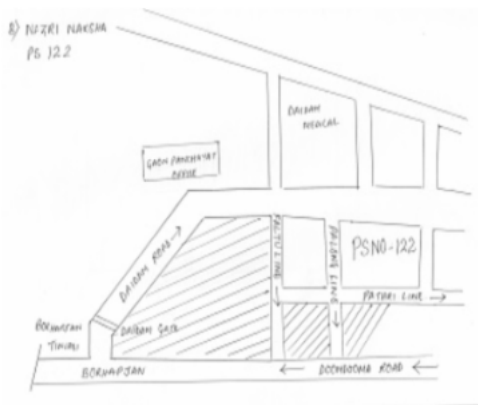

Nazri Naksha

Google Map View